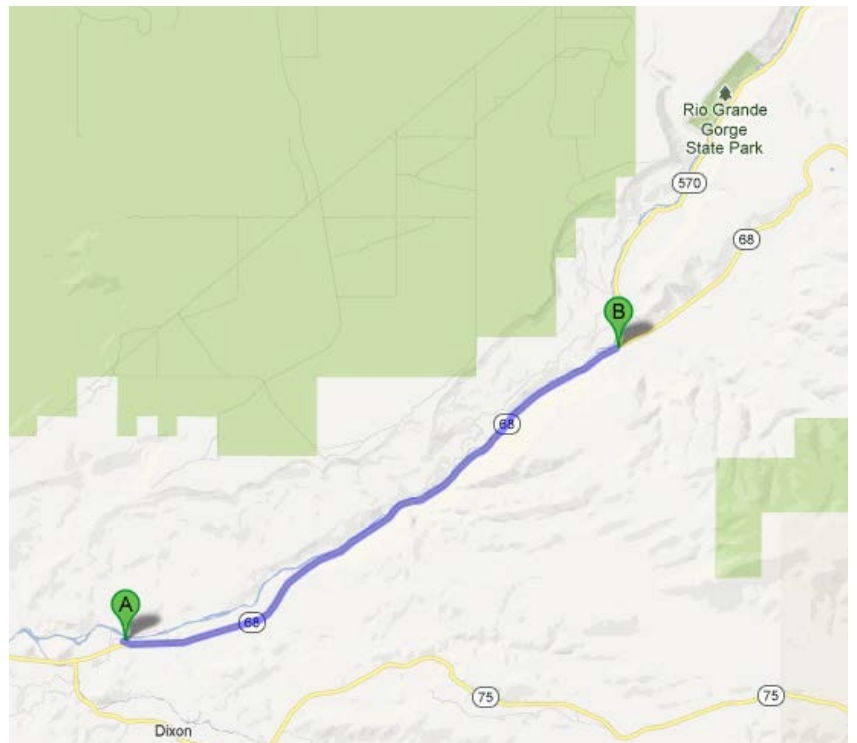

From New Wave Rafting Headquarters to Rio Grande Gorge Visitor Center

New Wave

Start: New Wave Rafting Co
2110 New Mexico 68, Embudo,
NM 87531

1. Head east toward NM-68
N

2. Turn left onto NM-68 N

Destination will be on the right

About 9 mins

Finish: Rio Grande Gorge
Visitor Center

**Rio Grande Gorge Visitor
Center Coordinates:**

N 36° 16.077'

W 105° 47.314'

Supporting Photographs To Rio Grande Gorge Visitor Center