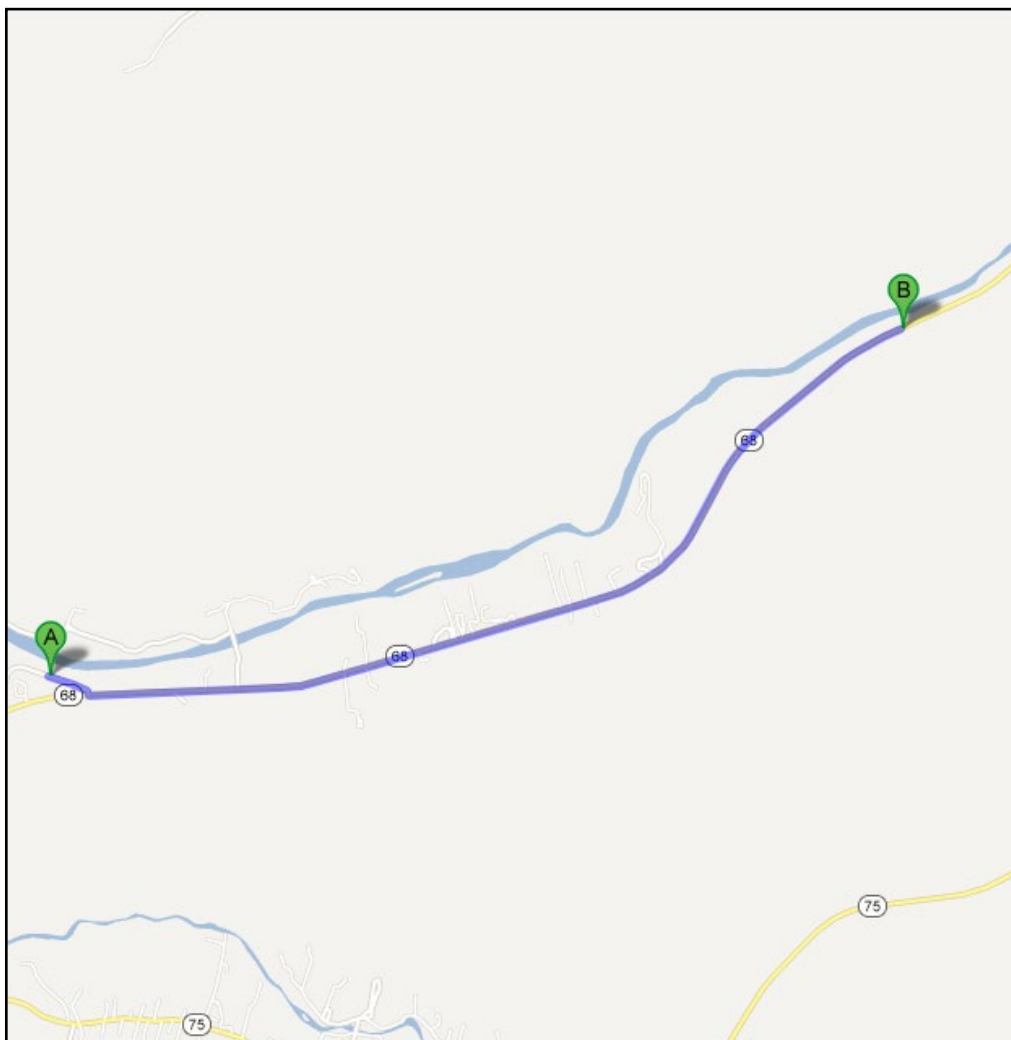

From New Wave Rafting Headquarters to County Line

New Wave

Start: New Wave Rafting Co
2110 New Mexico 68, Embudo, NM 87531

1. Head east toward NM-68 N
2. Turn left onto NM-68 N

Destination will be on the left
About 4 mins

Finish: County Line

Total Time & Mileage: 2.9 mi – about 5 mins

County Line Coordinates:

N 36° 13.824'

W 105° 51.292'

Supporting Photographs To County Line

County Line Sign From the Highway

The sign found at the County Line meeting place/parking area.

The sign that announces your arrival at the County Line, from the south.