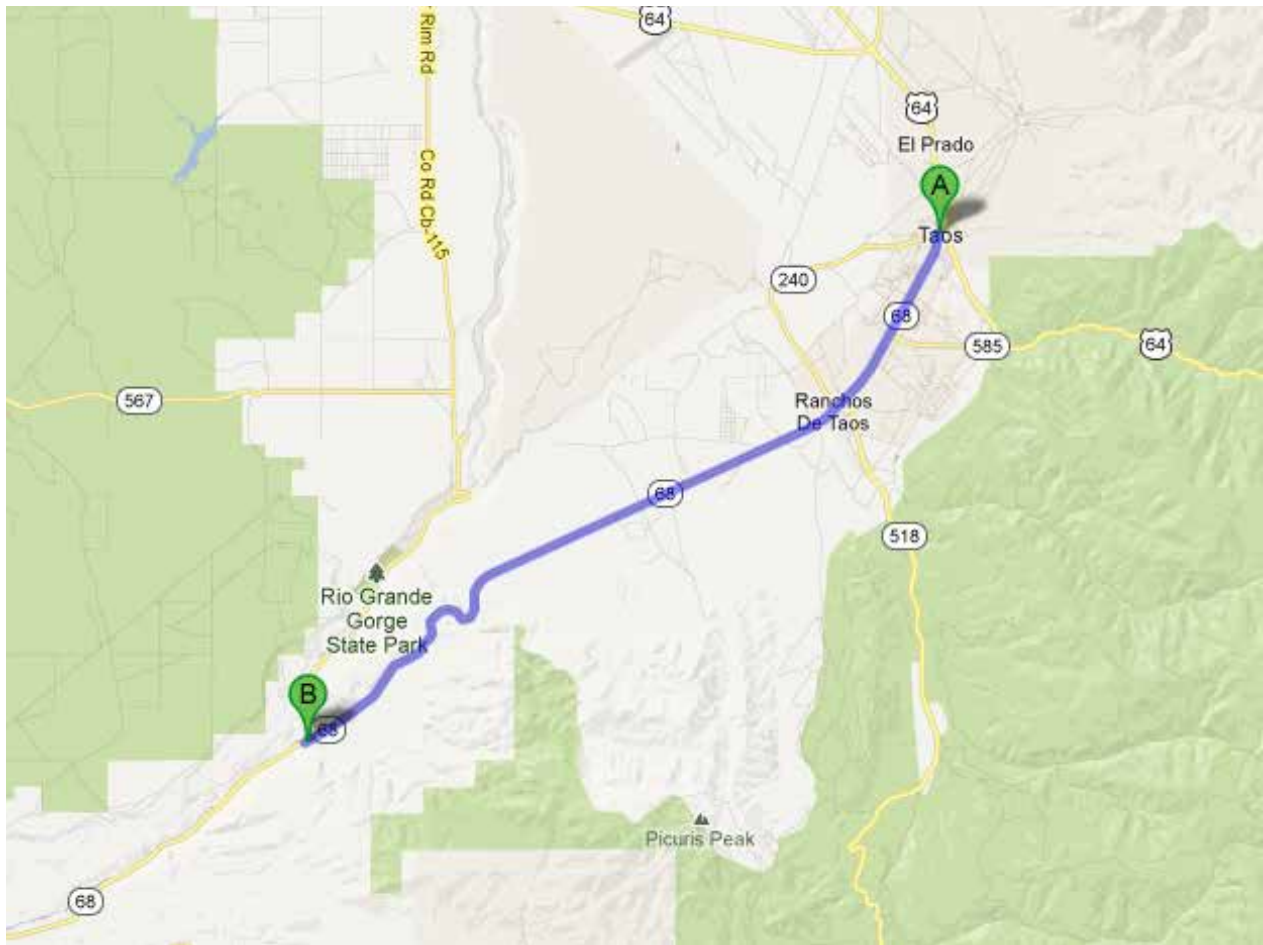

# From Taos to County Line

**Start:** Taos Plaza, NM 87571

1. Head east on Cam De La Loma toward Juan Largo Ln
2. Turn right onto NM-68 S/Paseo Del Pueblo Sur

Continue to follow NM-68 S

Destination will be on the right

About 27 mins

**Finish:** County Line

**County Line**

**Coordinates:**

N 36° 13.824'

W 105° 51.292'

**Supporting Photographs from Taos to County Line**

County Line Meeting Place, seen coming from the north.