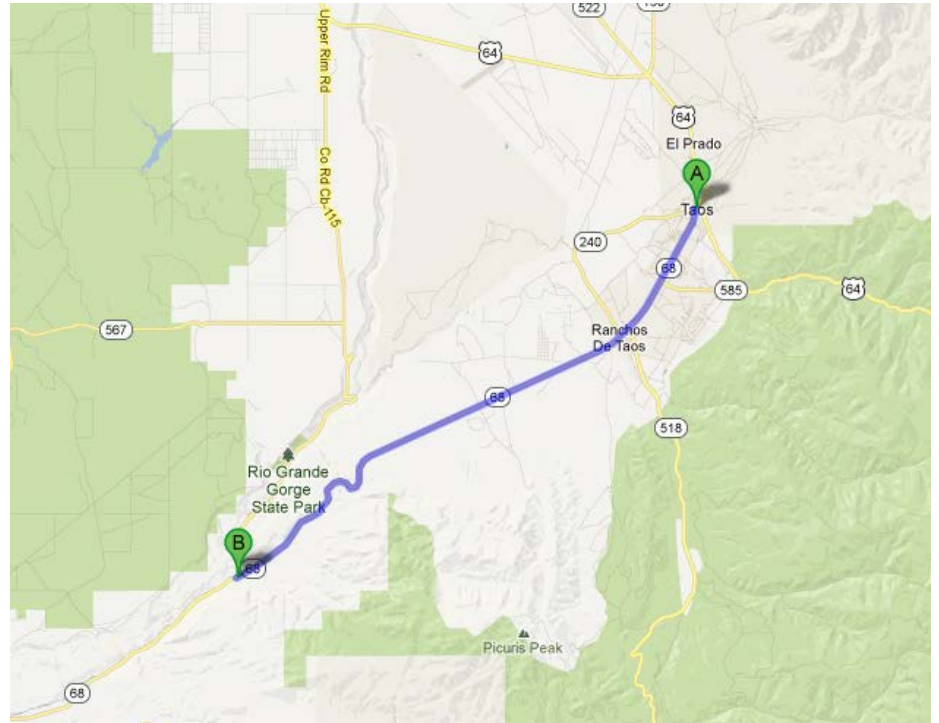

# From Taos to Rio Grande Gorge Visitor Center

*New Wave*

**Start:** Taos Plaza, NM 87571

1. Head east on Cam De La Loma toward Juan Largo Ln
2. Turn right onto NM-68 S/ Paseo Del Pueblo Sur.
3. Continue to follow NM-68 S.

Destination will be on the left

About 23 mins

**Finish:** Rio Grande Gorge Visitor Center

**Rio Grande Gorge  
Visitor Center  
Coordinates:**

N 36° 16.077'

W 105° 47.314

## Supporting Photograph To Rio Grande Gorge Visitor Center